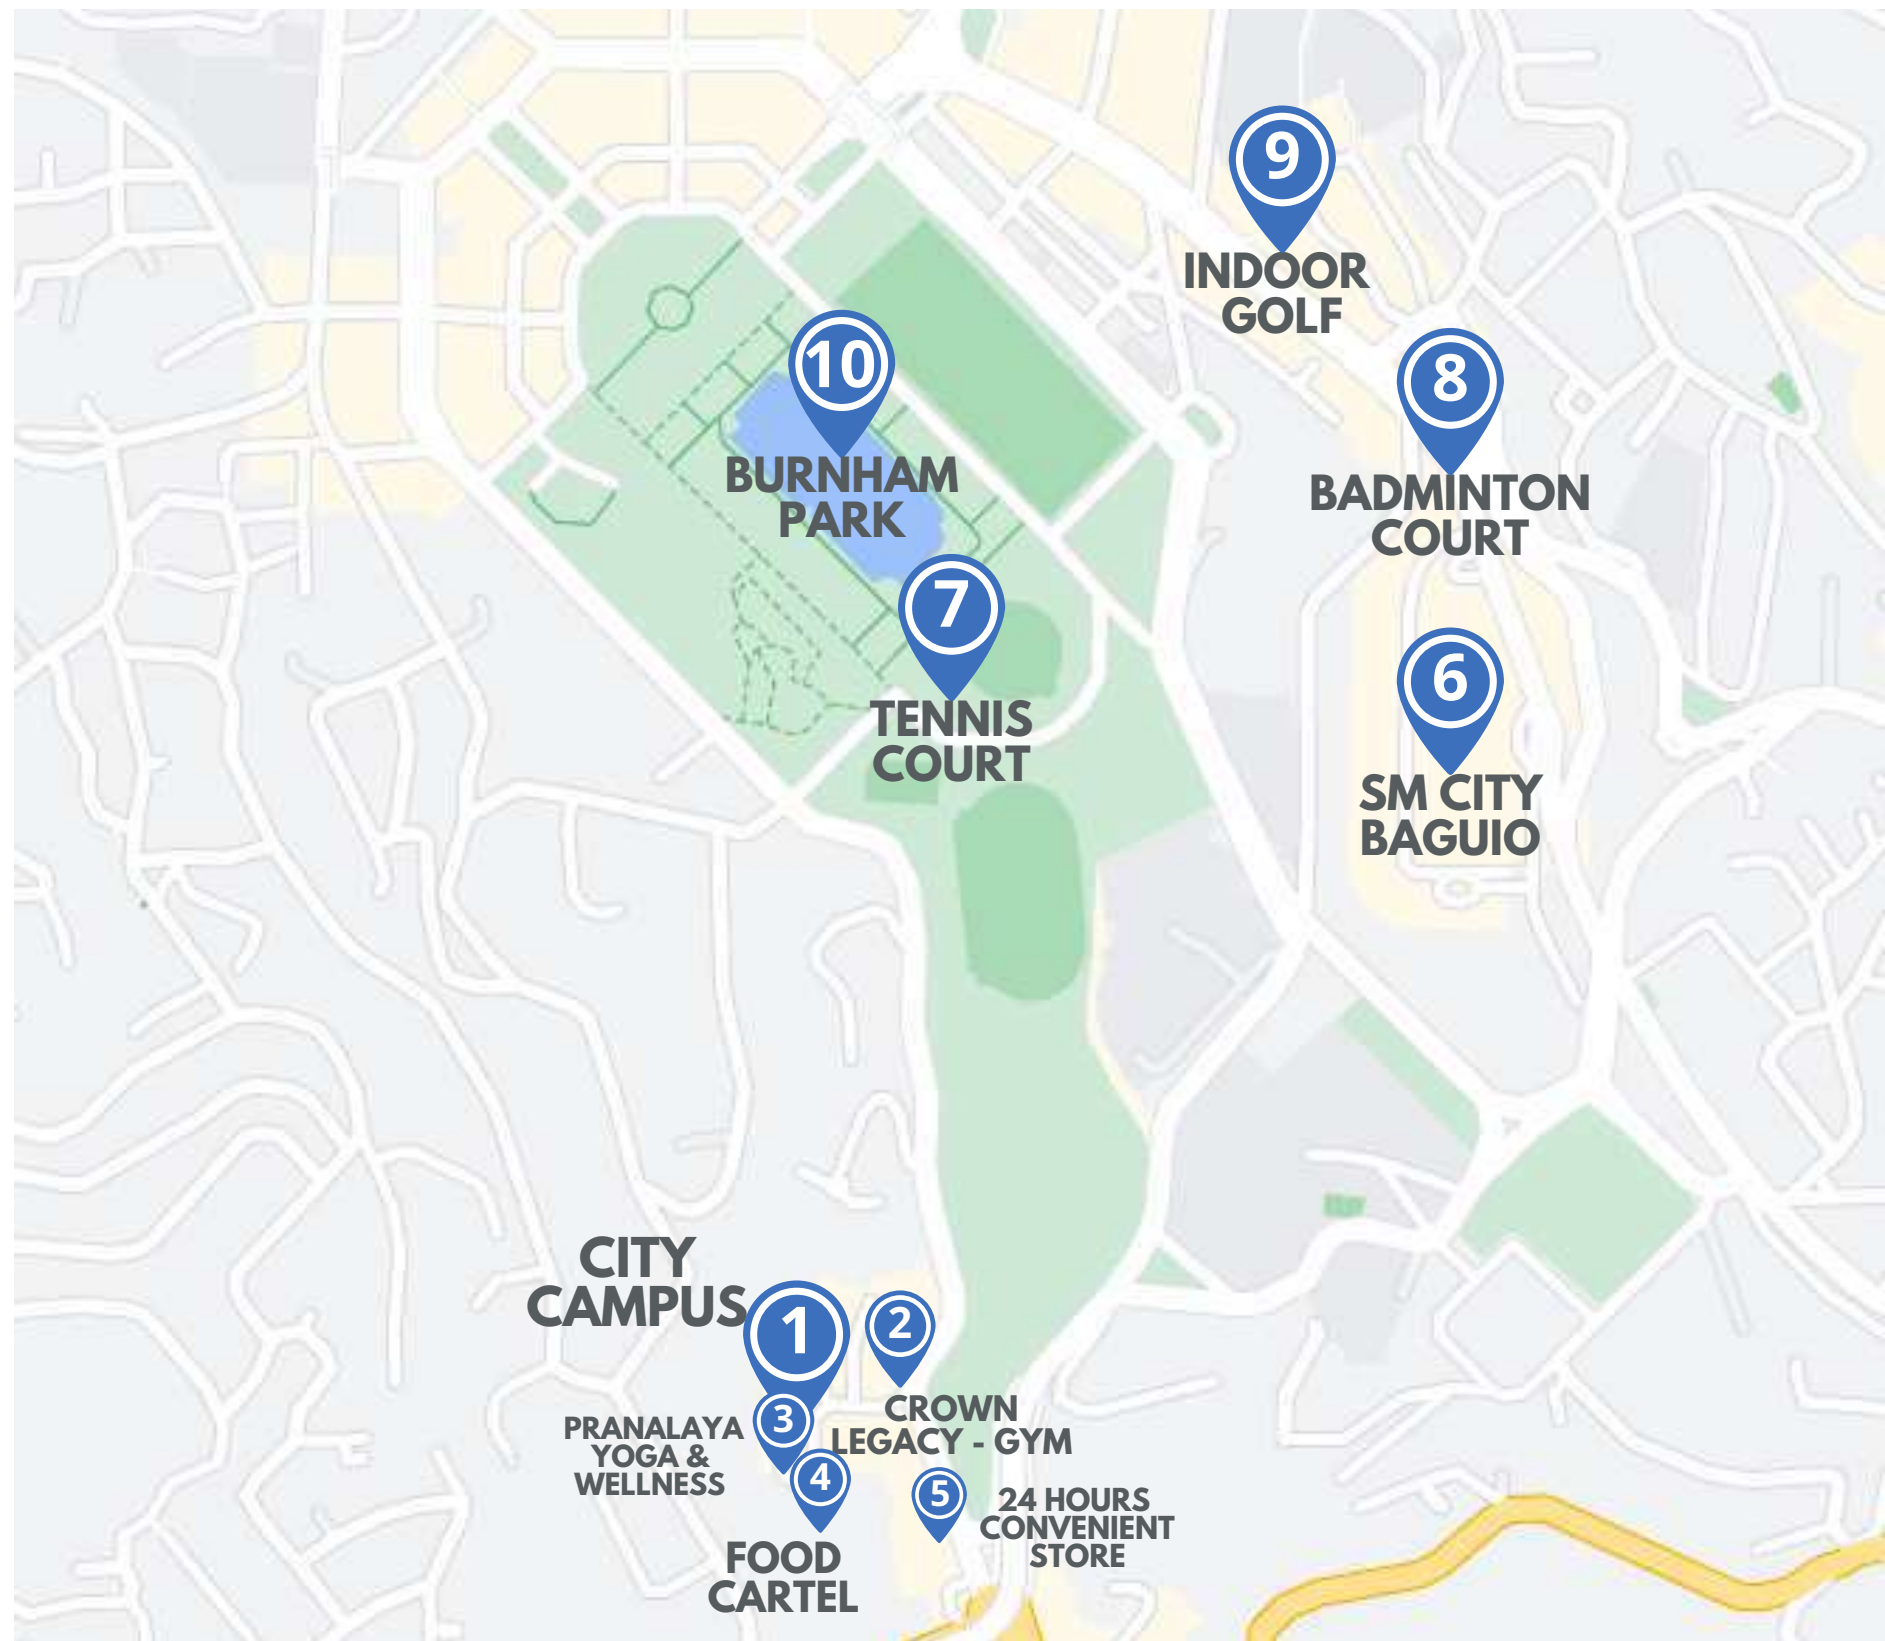

# CITY CAMPUS MAP

APIBECI INTERNATIONAL LANGUAGE ACADEMY